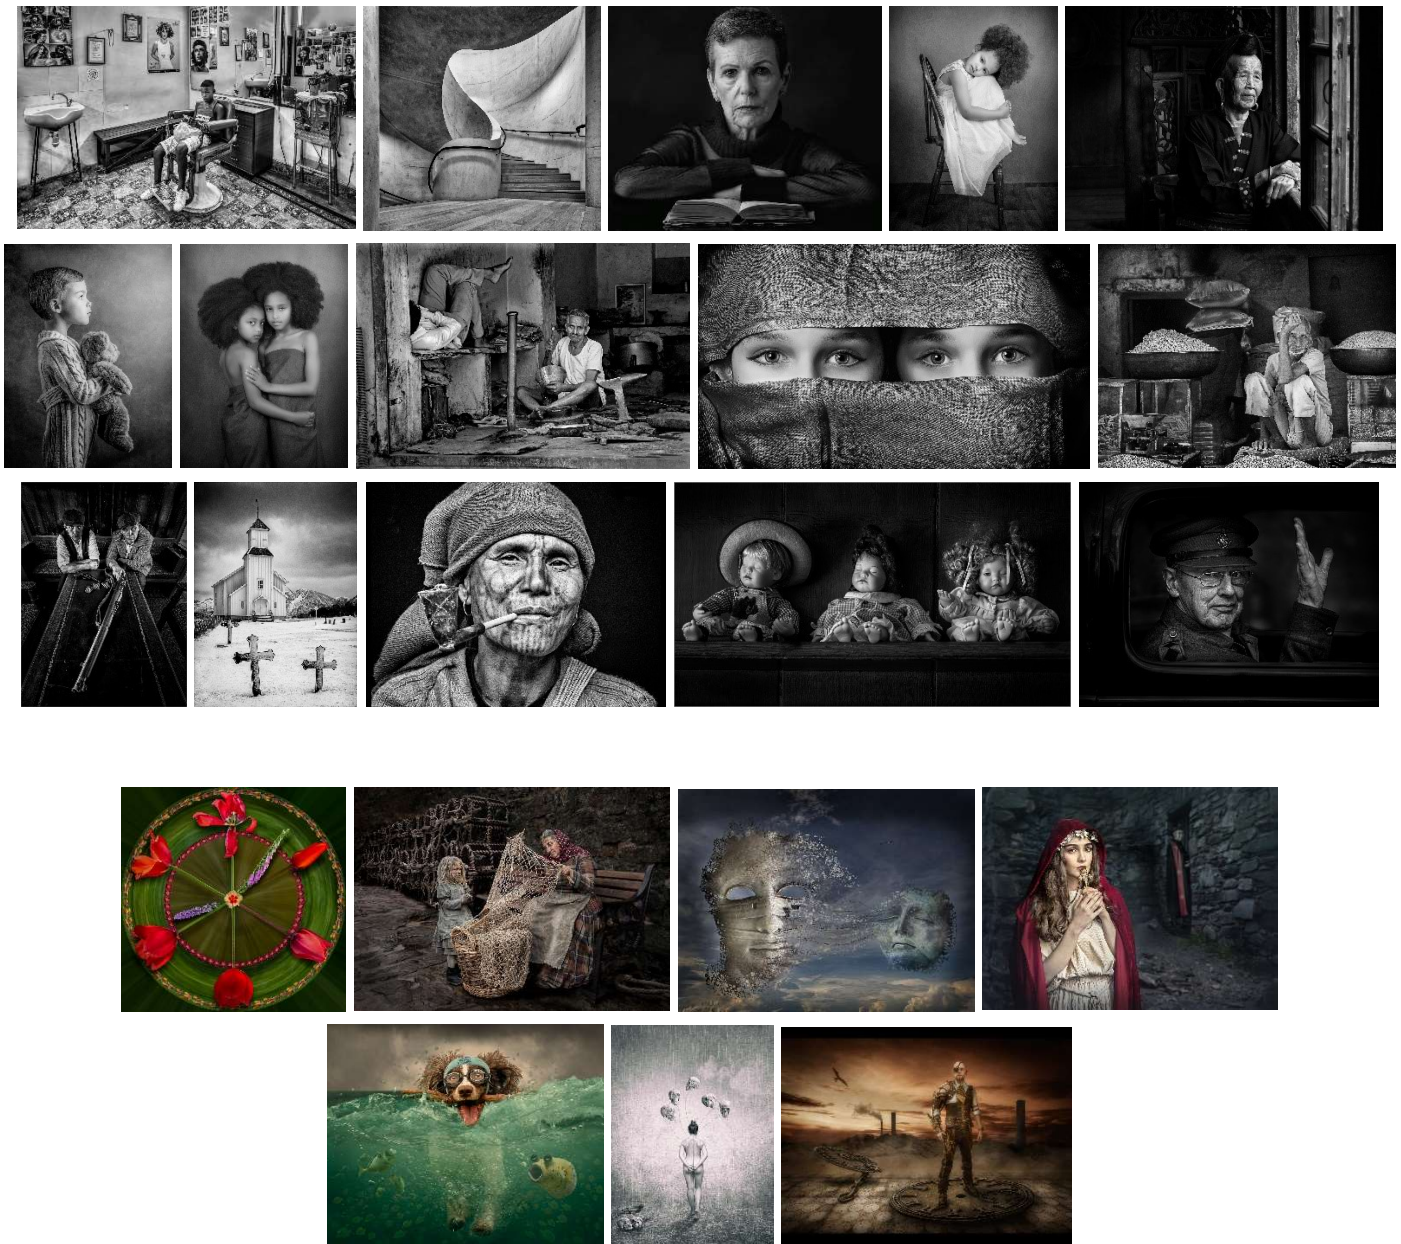

Our FSOP21 Commended Awardees (Monochrome and Creative)

(Top Left to Bottom Right)

Charles Ashton EFIAP/b MPAGB ARPS, John Bull, Laurie Campbell AIPF EFIAP BPE3*, Michele Campbell, Robert Howarth LRPS BPE5* DPAGB, Michele Campbell, Michele Campbell, Roy Lambeth EFIAP DPAGB BPE2*, Claire Schreuder BPE2* AFIAP, Anthony Oliver ARPS CPAGB BPE4*, Martin Janes BPE4*, Judy Mainwaring BPE1*, Ian Stone DPAGB BPE4*, Angela Thompson CPAGB BPE4*, Gillian Young AFIAP BPE4* DPAGB.

Tim Balls, Eddie Cocozza CPAGB BPE5*, Stephen Coyne CPAGB BPE3*, Barry Dickinson DPAGB AFIAP BPE3*, Richard Fulcher BPE3*, Arun Mohanraj, Darrell Oakden DPAGB EFIAP BPE4*.